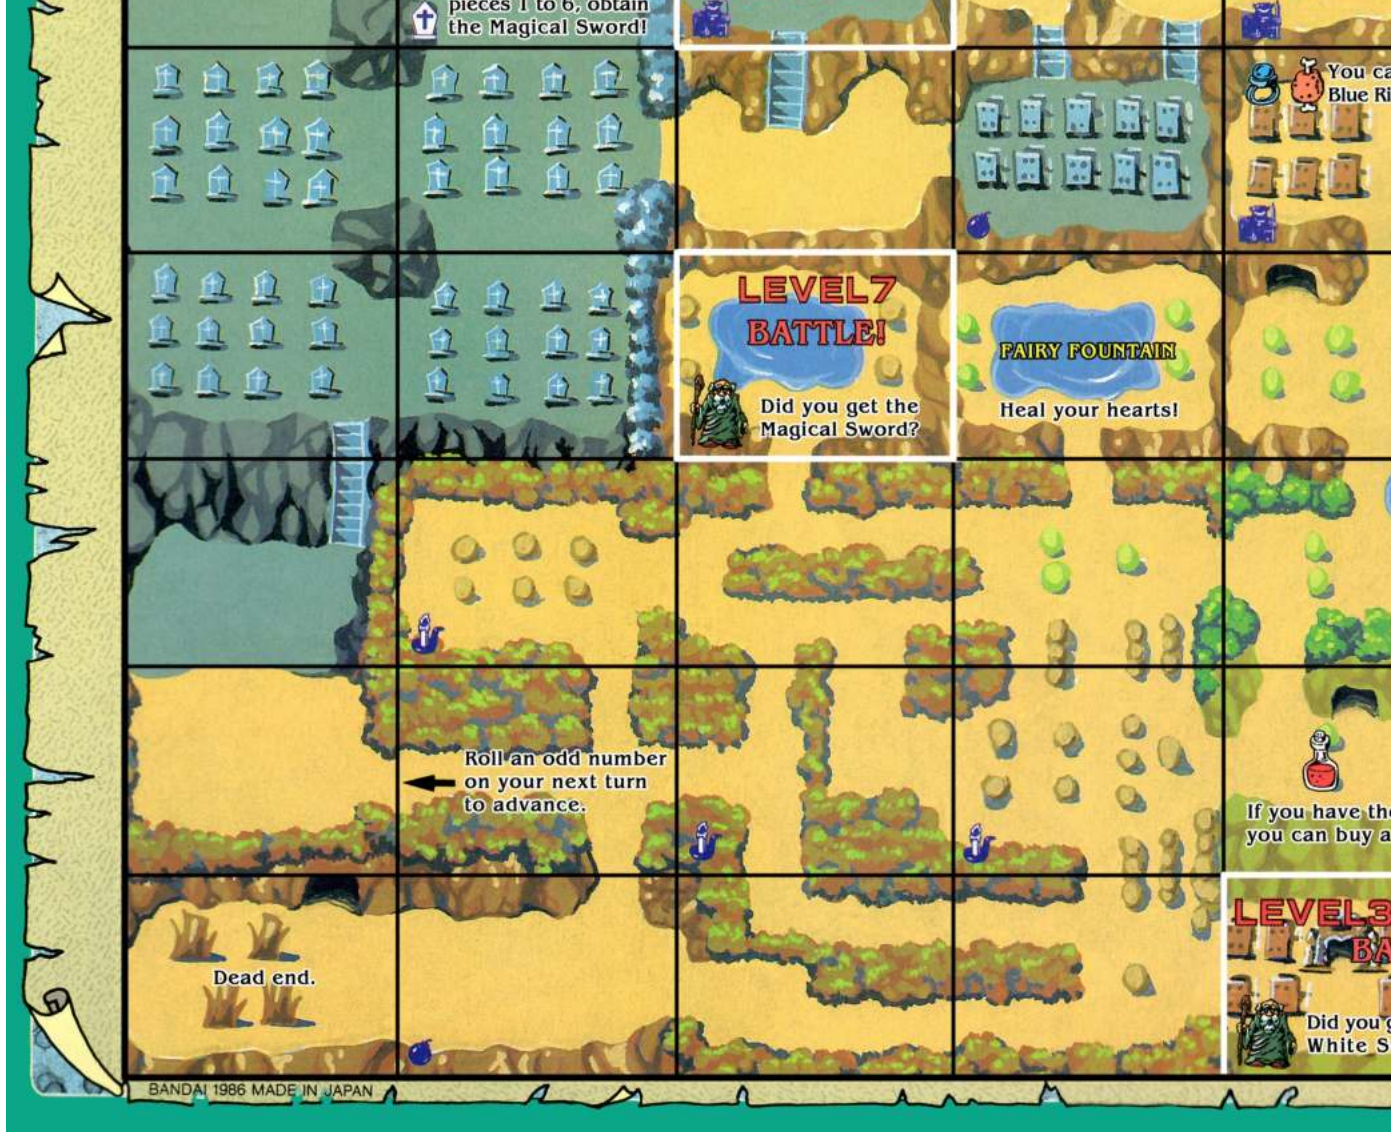

PEDDLER

DEATH MOUNTAIN THE DEMON KING GANON!

Roll the die 4 times and take out the Magical Sword and the Silver Arrows!

OLD MAN

 If you have the Letter, you can buy a Potion.	<b>DEATH MOUNTAIN ENTRANCE</b>  Did you collect all the items?		<b>LADDER</b> If you have Triforce 4, you can cross.	 Dead end.	 If you have Triforce 2, obtain the White Sword.	<b>LEVEL</b> <b>BATTLE</b>	 Advance only one
 Obtain the Power Bracelet!			<b>LADDER</b> If you have Triforce 4, you can cross.				
You can buy the							

# OLD WOMAN

Food  
= 50 Rupees

Potion (Blue)  
= 50 Rupees

Potion (Red)  
= 100 Rupees

Magical Shield  
= 100 Rupees

Blue Ring  
= 250 Rupees

<p>LEVELS</p> <p>BATTLE!</p>		<p>WARP POINT</p>	<p>Obtain the Letter.</p>	<p>Get 100 Rupees! (only once per player.)</p>
<p>only one square.</p>				<p><b>GAMBLE</b></p> <p>Roll the die. Even#: +50 Rupees Odd#: -50 Rupees</p>
				<p>Roll the die. If you roll 2 or 4, obtain a Blue Potion.</p>

You can buy the Blue Ring & Food.

Triforce 4, you can cross.

**LEVEL 1  
BATTLE!**

**FAIRY FOUNTAIN**  
Heal your hearts!

**LEVEL 4  
BATTLE!**

**WARP POINT**

**RAFT**  
If you have Triforce 3, you can cross.