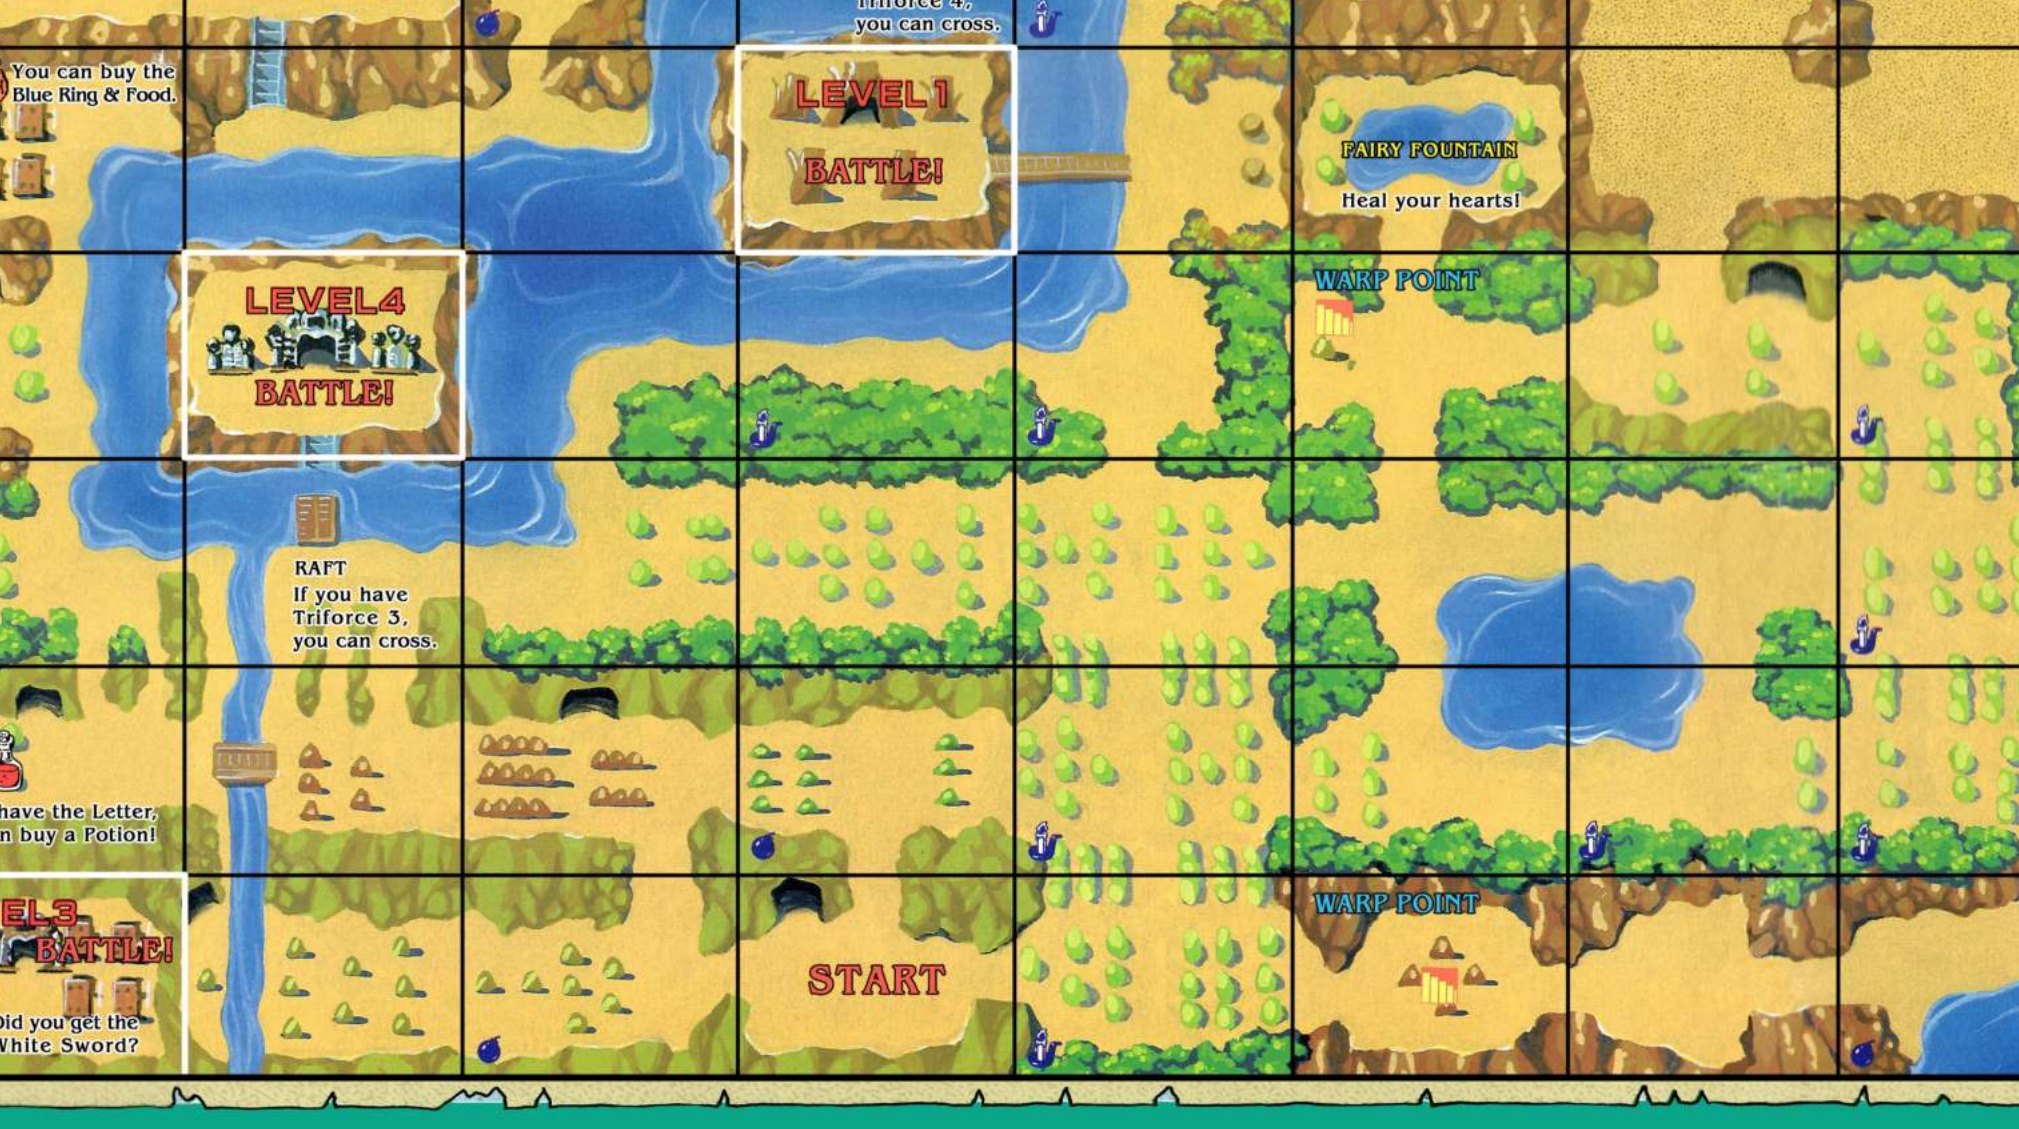

<p>LEVELS</p> <p>BATTLE!</p>		<p>WARP POINT</p>	<p>Obtain the Letter.</p>	<p>Get 100 Rupees! (only once per player.)</p>
<p>only one square.</p>				<p><b>GAMBLE</b></p> <p>Roll the die. Even#: +50 Rupees Odd#: -50 Rupees</p>
				<p>Roll the die. If you roll 2 or 4, obtain a Blue Potion.</p>

You can buy the Blue Ring & Food.

Triforce 4, you can cross.

**LEVEL 1  
BATTLE!**

**FAIRY FOUNTAIN**  
Heal your hearts!

**LEVEL 4  
BATTLE!**

**WARP POINT**

**RAFT**  
If you have Triforce 3, you can cross.

Have the Letter, can buy a Potion!

**LEVEL 3  
BATTLE!**

Did you get the White Sword?

**START**

**WARP POINT**

or 4, obtain a Blue Potion.

**LEVEL 2**  
**BATTLE!**

**RAFT**  
If you have  
Triforce 3,  
you can cross.

Dead end.

**LEVEL 8**  
**BATTLE!**

  
You can buy the  
Magical Shield.